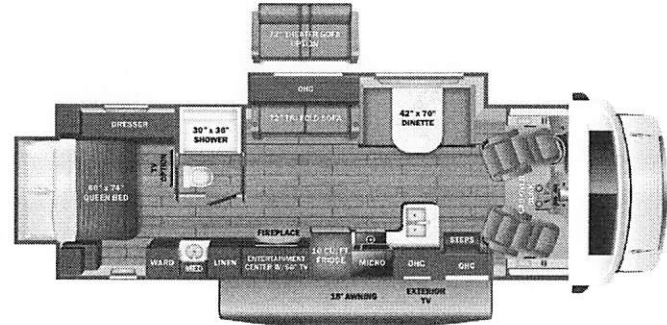

Manufacturer's Suggested Retail Price

$191,028.00

TOTAL AMOUNT DOES NOT INCLUDE STATE AND LOCAL TAXES OR LICENSE FEES. THE PRICE SHOWN ABOVE MAY OR MAY NOT BE REPRESENTATIVE OF THE ACTUAL SELLING PRICE OF SIMILAR RECREATIONAL VEHICLES IN YOUR AREA.