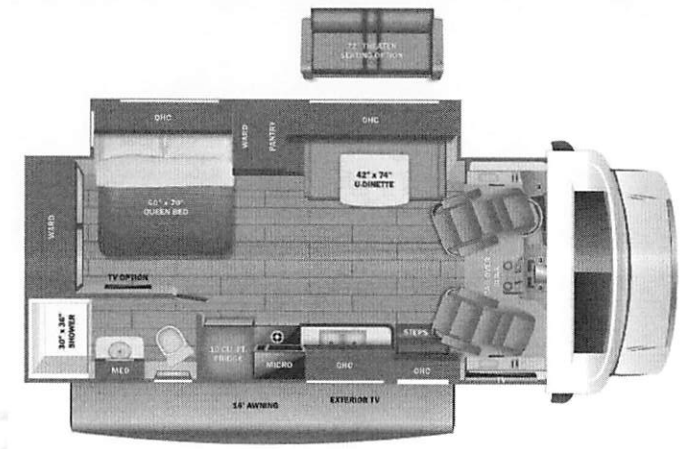

DEALER INSTALLED OPTIONS

Manufacturer's Suggested Retail Price

$172,060.00

TOTAL AMOUNT DOES NOT INCLUDE STATE AND LOCAL TAXES OR LICENSE FEES. THE PRICE SHOWN ABOVE MAY OR MAY NOT BE REPRESENTATIVE OF THE ACTUAL SELLING PRICE OF SIMILAR RECREATIONAL VEHICLES IN YOUR AREA.