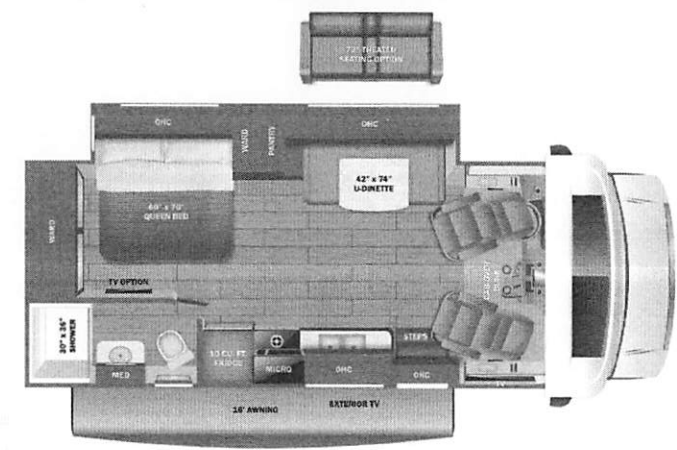

DIMENSIONS

Exterior height:.....140.00"
Exterior width:.....100.00"

CAPACITIES

Fresh water tank (gals.):...42.50
Gray water tank (gals.):...40.00
Black water/toilet tank (gals.):...31.00
Propane (lbs.):...41
Propane (gals.):...9
Water heater (gals.):...6.00

TIRES

Tire size (front):.....LT225/75R16E
Tire size (mid):.....
Tire size (rear):.....LT225/75R16E

Some dimensions may be rounded and may vary from the actual dimensions
Weights may be estimated calculations and may vary from the actual weight - refer to the vehicle weight labels for actual weights
Floorplans, features and specifications are subject to change without notice.