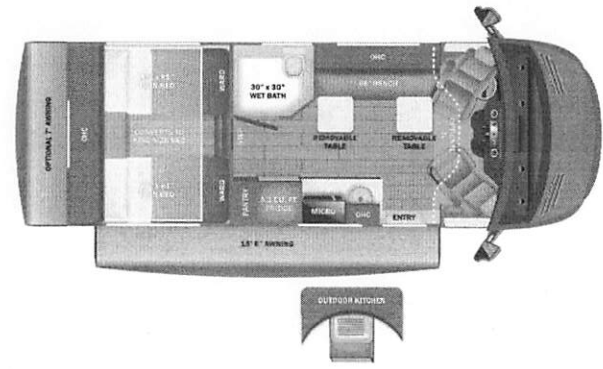

DN217915

ENTEGR
COACH®

Condor

Serial #: 1JSLECB1T1FS8075
Model: 23S CONDOR MHC
VIN#: W1X8N36Y6SN325633
Model Year: 2026 Dealer Name: LA MESA RV CENTER, INC.
1060 RIVERSIDE PARKWAY
WEST SACRAMENTO, CA 95605
USA

Manufacturer's Suggested Retail Price $290,222.00

TOTAL AMOUNT DOES NOT INCLUDE STATE AND LOCAL TAXES OR LICENSE FEES. THE PRICE SHOWN ABOVE MAY OR MAY NOT BE REPRESENTATIVE OF THE ACTUAL SELLING PRICE OF SIMILAR RECREATIONAL VEHICLES IN YOUR AREA.

Standard Equipment

Optional Equipment

THE FOLLOWING ITEMS ARE STANDARD ON THIS MODEL

OPTIONAL EQUIPMENT INSTALLED ON THIS VEHICLE BY MANUFACTURER

1. **STANDARD INTERIOR EQUIPMENT**
- 10.25 in. integrated Mercedes-Benz® MBUX infotainment center
  - Heated power swivel driver/passenger seats
  - Leather-wrapped tilt steering wheel with integrated controls
  - Power-adjusting, heated side-view mirrors
  - Driver and passenger airbags
  - Hill start assist
  - Rain-sensing wiper system
  - Automatic high-beam headlights
  - Power windows and door locks
  - Privacy shades for cab windows
  - Smartphone tray with wireless charging
  - Active Distance Assist DISTRONIC®
  - Active lane keeping assist
  - Crosswind assist
  - Active brake assist
  - Traffic sign assist
  - Attention assist
  - Breakdown management
  - Emergency call system
  - Custom-molded ABS cab-over with storage
  - Soft-touch vinyl ceiling
  - High-intensity LED ceiling lights
  - Residential vinyl flooring
  - Firefly Multiplex system - wall-mounted touchscreen and mobile app for total coach control
  - 13,500 BTU air conditioner
  - 17,000 BTU Timberline Binar 5D hydronic heating system with LED touchscreen control
  - Cassette screens and night shades
  - Soft-close cabinet doors and drawers
  - JBL® Flip 6 removable wireless Bluetooth speaker
  - Adjustable table with multiple mounts
  - 5.3 cu. ft. 12V refrigerator
  - Portable induction cooktop
  - Convection microwave
  - Stainless steel sink
  - Pressed countertops
  - (2) twin-size beds with filler cushion converts to king-size bed
  - All-in-one wet bath with shower and cassette toilet
  - Shower with curtain surround
  - Powered roof vent in wet bath (N/A with pop-top option)
  - Medicine cabinet with mirror
  - Seatbelts for driver/passenger seats and select cab locations
  - Smoke alarm
  - Carbon monoxide detector
  - Fire extinguisher

- Base price 250,868.00
- GROTTO DECOR n/c
- MAGNET FULL PAINT 14,993.00
- USA STANDARDS n/c
- CUSTOMER VALUE PACKAGE 20,400.00
- CAB TV 675.00
- OUTDOOR KITCHEN 2,093.00
- NO POPTOP n/c
- PATIO AWNING n/c
- REAR AWNING 1,193.00

UNIT TOTAL **290,222.00**
DEALER INSTALLED OPTIONS

DIMENSIONS

Exterior height:.....132.00"
Exterior width:.....85.00"

CAPACITIES

Fresh water tank (gals.):...53.00
Gray water tank (gals.):...51.00
Black water/toilet tank (gals.):.....4.75
Propane (lbs.):.....40
Propane (gals.):.....9
Water heater (gals.):.....0.00

TIRES

Tire size (front):.....LT245/75R16E
Tire size (mid):.....
Tire size (rear):.....LT245/75R16E

2+3
YEAR | YEAR
WARRANTY

Some dimensions may be rounded and may vary from the actual dimensions
Weights may be estimated calculations and may vary from the actual weight - refer to the vehicle weight labels for actual weights
Floorplans, features and specifications are subject to change without notice.