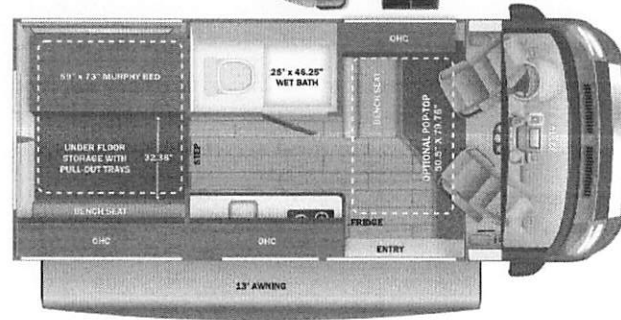

Standard Equipment

Optional Equipment

THE FOLLOWING ITEMS ARE STANDARD ON THIS MODEL

OPTIONAL EQUIPMENT INSTALLED ON THIS VEHICLE BY MANUFACTURER

1. **STANDARD EXTERIOR EQUIPMENT**
2. RAM® ProMaster 3500 window van
   - GVWR- 9,350 lb.
   - GCWR- 12,000 lb.
   - 3.6L V6 24V VVT 276HP engine with 250 ft.-lb. torque
   - 9-speed automatic 948TE transmission
   - LT225/75R 16E tires
   - Aluminum wheels
   - 3,500 lb. rear hitch receiver with dual 4/7 pin connector
   - 12V chassis battery
   - 24 gal. fuel tank (gas)
   - LED-It running boards for cab and entry doors
   - Chrome grille package
   - Cable TV hookup with RG-6 coax
   - 2,800W gas generator with auto-gen start
   - Portable solar plug
   - (2) 12V AGM house batteries
   - House battery disconnect switch
   - 30-amp electrical service with detachable power cord
   - (2) 120V exterior outlets
   - 6 gal. propane tank (20 lb.)
   - LP quick-connect hookup
   - Heated holding tanks (12V pads)
   - LED-It holding tank valves
   - Black tank flush
   - Gravity water fill (20T)
   - Ventilation drain system
   - 12V demand water pump
   - Water filtration system
   - Outside shower

- Base price 172,050.00
- CARIBOU DECOR n/c
- USA STANDARDS n/c
- CERAMIC CHASSIS EXTERIOR 30.00
- CUSTOMER VALUE PACKAGE 11,250.00
- NO POPTOP n/c
- NO WINEGARD 2.0 CONNECT & TV n/c
- NO THULE ROOF RACK & LADDER n/c
- REAR BENCH n/c

UNIT TOTAL 183,330.00

DEALER INSTALLED OPTIONS

DIMENSIONS

Exterior height:.....111.00"
Exterior width:.....83.00"

CAPACITIES

Fresh water tank (gals.):...21.00
Gray water tank (gals.):...20.00
Black water/toilet tank (gals):.....10.00
Propane (lbs.):.....20
Propane (gals.):.....4
Water heater (gals.):.....0.00

TIRES

Tire size (front):.....LT225/75R16E
Tire size (mid):.....
Tire size (rear):.....LT225/75R16E

Some dimensions may be rounded and may vary from the actual dimensions
Weights may be estimated calculations and may vary from the actual weight - refer to the vehicle weight labels for actual weights
Floorplans, features and specifications are subject to change without notice.