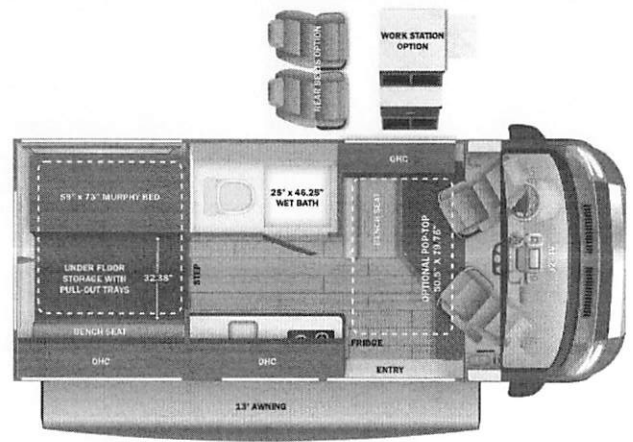

DIMENSIONS

Exterior height:.....111.00"
Exterior width:.....83.00"

CAPACITIES

Fresh water tank (gals.):...21.00
Gray water tank (gals.):...20.00
Black water/toilet tank (gals.):...10.00
Propane (lbs.):.....20
Propane (gals.):.....4
Water heater (gals.):.....0.00

TIRES

Tire size (front):.....LT225/75R16E
Tire size (mid):.....
Tire size (rear):.....LT225/75R16E

Some dimensions may be rounded and may vary from the actual dimensions
Weights may be estimated calculations and may vary from the actual weight - refer to the vehicle weight labels for actual weights
Floorplans, features and specifications are subject to change without notice.