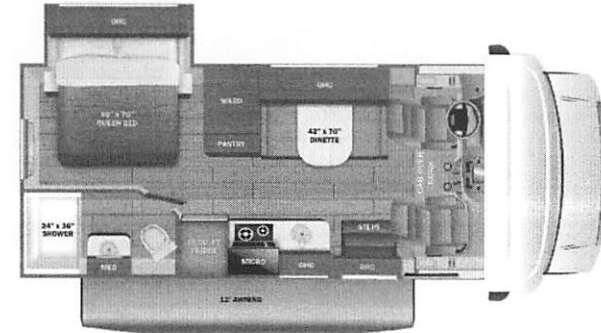

DN222208

ENTEGR A
COACH®

Odyssey SE

Serial #: 1JSLECLBXT1GJ8146
Model: 22C ODYSSEY SE MHC
VIN#: 1HA6GUC75SN017738
Model Year: 2026 Dealer Name: LA MESA RV CENTER, INC.
1060 RIVERSIDE PARKWAY
WEST SACRAMENTO, CA 95605
USA

Manufacturer's Suggested Retail Price

$132,218.00

TOTAL AMOUNT DOES NOT INCLUDE STATE AND LOCAL TAXES OR LICENSE FEES. THE PRICE SHOWN ABOVE MAY OR MAY NOT BE REPRESENTATIVE OF THE ACTUAL SELLING PRICE OF SIMILAR RECREATIONAL VEHICLES IN YOUR AREA.

Standard Equipment

Optional Equipment

THE FOLLOWING ITEMS ARE STANDARD ON THIS MODEL

OPTIONAL EQUIPMENT INSTALLED ON THIS VEHICLE BY MANUFACTURER

1. **STANDARD INTERIOR EQUIPMENT**
2. Remote-controlled, side-view mirrors
   - Hill start assist
   - Tilt steering wheel
   - Cruise control
   - Electronic stability control
   - Traction control
   - Power windows and door locks
   - Auxiliary start switch
   - Driver and passenger airbags
   - Overhead bunk with 750 lb. capacity
   - 64 in. ceiling height
   - High-intensity, recessed LED ceiling lights
   - Ball-bearing drawer guides
   - 42 in. x 76 in. U-shaped dinette (22A, 22E)
   - Entegra-exclusive, easy-operation legless dinette table (22C)
   - 48 in. dinette bench with removable table (22T)
   - 2-point lap safety belts in all designated seating locations
   - Interior entrance door grab handle
   - Interior command center
   - Pleated blackout shades
   - 13,500 BTU ducted A/C
   - 30,000 BTU auto-ignition furnace
   - 6 gal. gas/electric DSI auto-ignition water heater
   - 10 cu. ft. 12V refrigerator
   - 2-burner cooktop with flush cover
   - Convection microwave oven
   - Stainless steel kitchen sink
   - Queen-size bed with bedspread (22A, 22C)
   - (2) twin-size beds with filler cushion convert to king-size bed (22T)
   - Large wardrobes (select models)
   - Shower with decorative ABS surround
   - Stainless steel bathroom sink
   - Toilet with foot flush
   - Smoke alarm
   - Carbon monoxide detector
   - Fire extinguisher

- Base price 126,218.00
- ASHBROOK DECOR n/c
- USA STANDARDS n/c
- CUSTOMER VALUE PACKAGE 6,000.00
- NO HYDRAULIC AUTO LEVELING JACKS n/c
- NO SOLAR PANEL n/c
- STANDARD HOUSE BATTERY n/c

UNIT TOTAL **132,218.00**

DEALER INSTALLED OPTIONS

DIMENSIONS

1. Exterior height:.....138.00"
   - Exterior width:.....100.00"
2. **TIRES**
3. Tire size (front):.....LT225/75R16ES
   - Tire size (mid):.....
   - Tire size (rear):.....LT225/75R16ES

CAPACITIES

- Fresh water tank (gals.):...43.50
- Gray water tank (gals.):...40.00
- Black water/toilet tank (gals):.....31.00
- Propane (lbs.):.....41
- Propane (gals.):.....9
- Water heater (gals.):.....6.00

Some dimensions may be rounded and may vary from the actual dimensions
Weights may be estimated calculations and may vary from the actual weight - refer to the vehicle weight labels for actual weights
Floorplans, features and specifications are subject to change without notice.