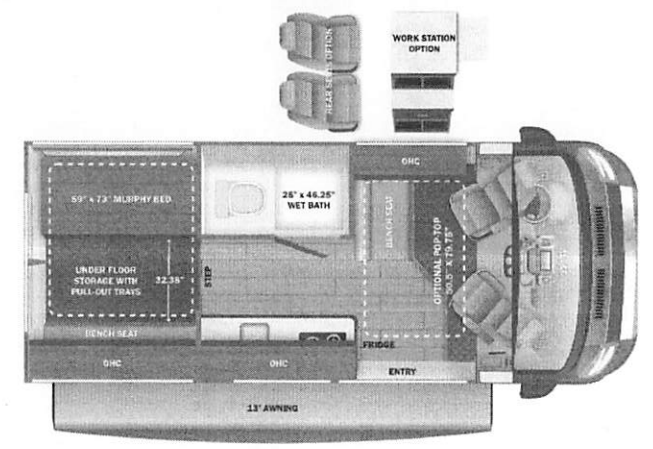

DIMENSIONS

Exterior height:.....111.00"
Exterior width:.....83.00"

CAPACITIES

Fresh water tank (gals.):...21.00
Gray water tank (gals.):...20.00
Black water/toilet tank (gals.):...10.00
Propane (lbs.):.....20
Propane (gals.):.....4
Water heater (gals.):.....0.00

TIRES

Tire size (front):.....LT225/75R16E
Tire size (mid):.....
Tire size (rear):.....LT225/75R16E

Some dimensions may be rounded and may vary from the actual dimensions
Weights may be estimated calculations and may vary from the actual weight - refer to the vehicle weight labels for actual weights
Floorplans, features and specifications are subject to change without notice.