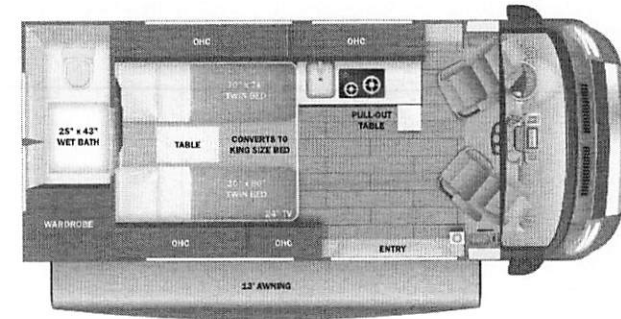

DIMENSIONS

Exterior height:.....111.00"
Exterior width:.....83.00"

CAPACITIES

Fresh water tank (gals.):...24.00
Gray water tank (gals.):...13.00
Black water/toilet tank (gals.):...12.00
Propane (lbs.):.....0
Propane (gals.):.....0
Water heater (gals.):.....0.00

TIRES

Tire size (front):.....LT225/75R16E
Tire size (mid):.....
Tire size (rear):.....LT225/75R16E

Some dimensions may be rounded and may vary from the actual dimensions
Weights may be estimated calculations and may vary from the actual weight - refer to the vehicle weight labels for actual weights
Floorplans, features and specifications are subject to change without notice.