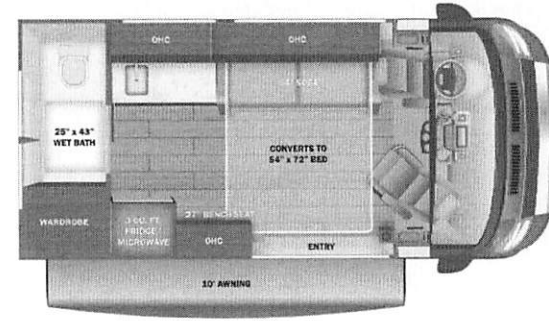

DIMENSIONS

Exterior height:.....111.00"
Exterior width:.....83.00"

CAPACITIES

Fresh water tank (gals.):...21.00
Gray water tank (gals.):...24.00
Black water/toilet tank (gals.):.....4.75
Propane (lbs.):.....0
Propane (gals.):.....0
Water heater (gals.):.....0.00

TIRES

Tire size (front):.....LT225/75R16E
Tire size (mid):.....
Tire size (rear):.....LT225/75R16E

Some dimensions may be rounded and may vary from the actual dimensions
Weights may be estimated calculations and may vary from the actual weight - refer to the vehicle weight labels for actual weights
Floorplans, features and specifications are subject to change without notice.