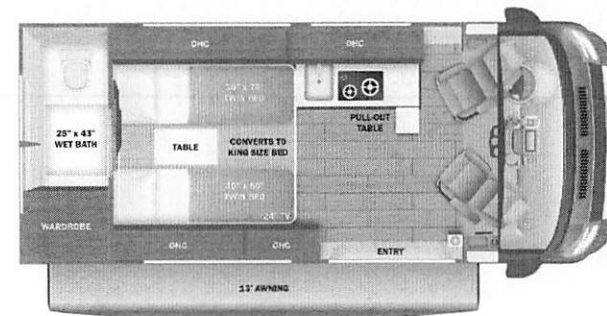

DIMENSIONS

Exterior height:.....111.00"
Exterior width:.....83.00"

CAPACITIES

Fresh water tank (gals.):...24.00
Gray water tank (gals.):...13.00
Black water/toilet tank (gals.):...12.00
Propane (lbs.):.....0
Propane (gals.):.....0
Water heater (gals.):.....0.00

TIRES

Tire size (front):.....LT225/75R16E
Tire size (mid):.....
Tire size (rear):.....LT225/75R16E

Some dimensions may be rounded and may vary from the actual dimensions
Weights may be estimated calculations and may vary from the actual weight - refer to the vehicle weight labels for actual weights
Floorplans, features and specifications are subject to change without notice.