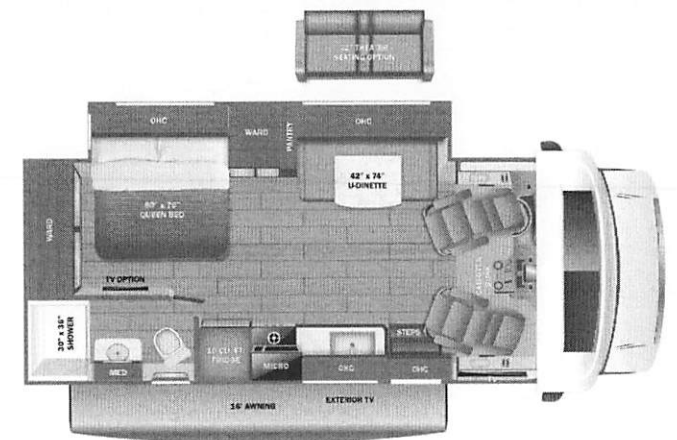

DIMENSIONS

Exterior height:.....140.03"
Exterior width:.....100.03"

CAPACITIES

Fresh water tank (gals.):...42.50
Gray water tank (gals.):...40.00
Black water/toilet tank (gals.):...31.00
Propane (lbs.):.....41
Propane (gals.):.....9
Water heater (gals.):.....6.00

TIRES

Tire size (front):.....LT225/75R16E
Tire size (mid):.....
Tire size (rear):.....LT225/75R16E

Some dimensions may be rounded and may vary from the actual dimensions
Weights may be estimated calculations and may vary from the actual weight - refer to the vehicle weight labels for actual weights
Floorplans, features and specifications are subject to change without notice.