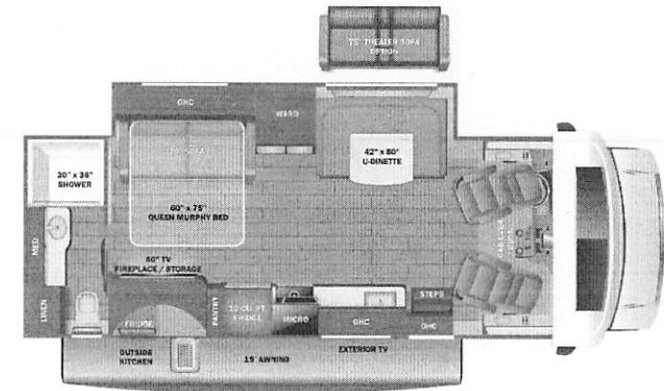

DIMENSIONS

Exterior height: .....140.00"
Exterior width: .....100.00"

CAPACITIES

Fresh water tank (gals.):...43.50
Gray water tank (gals.):...40.00
Black water/toilet tank (gals.):...31.00
Propane (lbs.):...41
Propane (gals.):...9
Water heater (gals.):...6.00

TIRES

Tire size (front):.....LT225/75R16E
Tire size (mid):.....
Tire size (rear):.....LT225/75R16E

Some dimensions may be rounded and may vary from the actual dimensions
Weights may be estimated calculations and may vary from the actual weight - refer to the vehicle weight labels for actual weights
Floorplans, features and specifications are subject to change without notice.