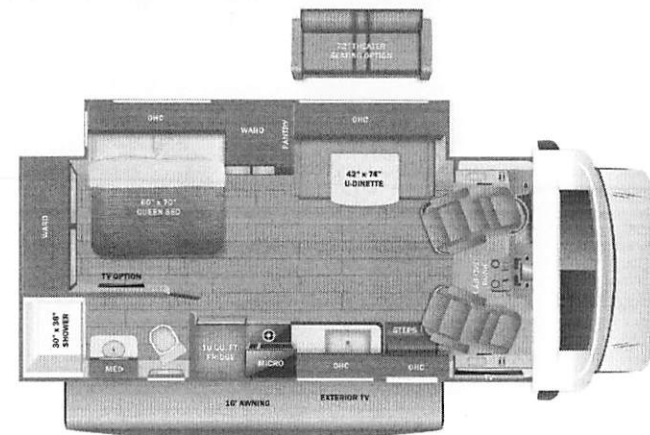

DIMENSIONS

Exterior height:.....140.00"
Exterior width:.....100.00"

CAPACITIES

Fresh water tank (gals.):...42.50
Gray water tank (gals.):...40.00
Black water/toilet tank (gals.):...31.00
Propane (lbs.):.....41
Propane (gals.):.....9
Water heater (gals.):.....6.00

TIRES

Tire size (front):.....LT225/75R16E
Tire size (mid):.....
Tire size (rear):.....LT225/75R16E

Some dimensions may be rounded and may vary from the actual dimensions
Weights may be estimated calculations and may vary from the actual weight - refer to the vehicle weight labels for actual weights
Floorplans, features and specifications are subject to change without notice.