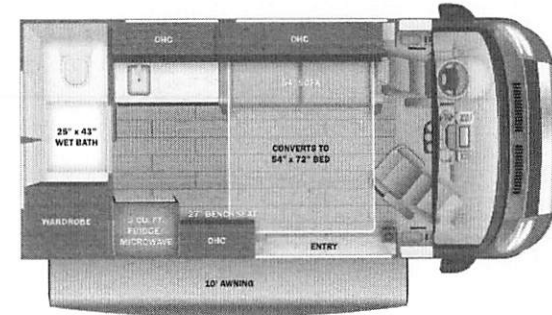

DIMENSIONS

Exterior height:.....111.00"
Exterior width:.....83.00"

CAPACITIES

Fresh water tank (gals.):...21.00
Gray water tank (gals.):...24.00
Black water/toilet tank (gals.):.....4.75
Propane (lbs.):.....0
Propane (gals.):.....0
Water heater (gals.):.....0.00

TIRES

Tire size (front):.....LT225/75R16E
Tire size (mid):.....
Tire size (rear):.....LT225/75R16E

Some dimensions may be rounded and may vary from the actual dimensions

***Weights may be estimated calculations and may vary from the actual weight

- refer to the vehicle weight labels for actual weights***

Floorplans, features and specifications are subject to change without notice.