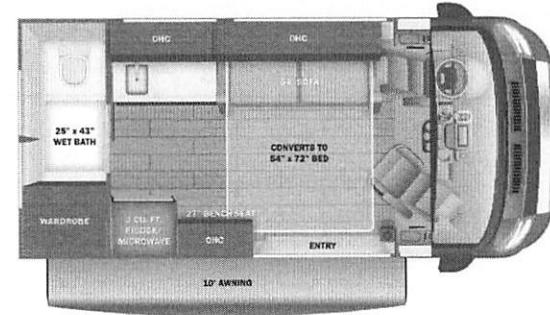

DIMENSIONS

Exterior height:.....111.00"
Exterior width:.....83.00"

CAPACITIES

Fresh water tank (gals.):...21.00
Gray water tank (gals.):...24.00
Black water/toilet tank (gals.):.....4.75
Propane (lbs.):.....0
Propane (gals.):.....0
Water heater (gals.):.....0.00

TIRES

Tire size (front):.....LT225/75R16E
Tire size (mid):.....
Tire size (rear):.....LT225/75R16E

Some dimensions may be rounded and may vary from the actual dimensions
Weights may be estimated calculations and may vary from the actual weight - refer to the vehicle weight labels for actual weights
Floorplans, features and specifications are subject to change without notice.