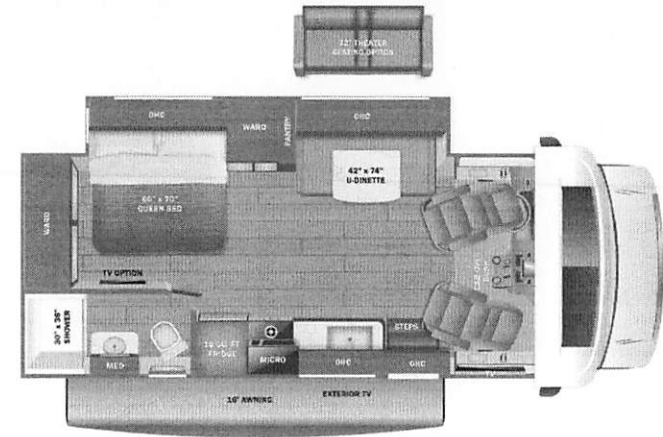

DIMENSIONS

Exterior height:.....140.00"
Exterior width:.....100.00"

CAPACITIES

Fresh water tank (gals.):...42.50
Gray water tank (gals.):...40.00
Black water/toilet tank (gals.):...31.00
Propane (lbs.):...41
Propane (gals.):...9
Water heater (gals.):...6.00

TIRES

Tire size (front):.....LT225/75R16E
Tire size (mid):.....
Tire size (rear):.....LT225/75R16E

Some dimensions may be rounded and may vary from the actual dimensions
Weights may be estimated calculations and may vary from the actual weight - refer to the vehicle weight labels for actual weights
Floorplans, features and specifications are subject to change without notice.