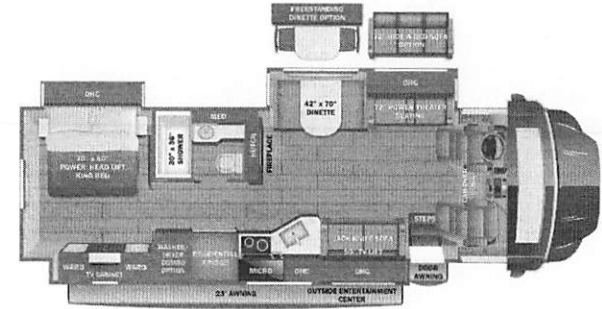

DIMENSIONS

Exterior height: .....160.00"
Exterior width: .....101.00"

CAPACITIES

Fresh water tank (gals.):...72.00
Gray water tank (gals.):...81.00
Black water/toilet tank (gals.):...50.00
Propane (lbs.):...83
Propane (gals.):...19
Water heater (gals.):...0.00

TIRES

Tire size (front): 275/60R22.5G
Tire size (mid): .....
Tire size (rear): 275/60R22.5G

Some dimensions may be rounded and may vary from the actual dimensions

Weights may be estimated calculations and may vary from the actual weight - refer to the vehicle weight labels for actual weights

Floorplans, features and specifications are subject to change without notice.