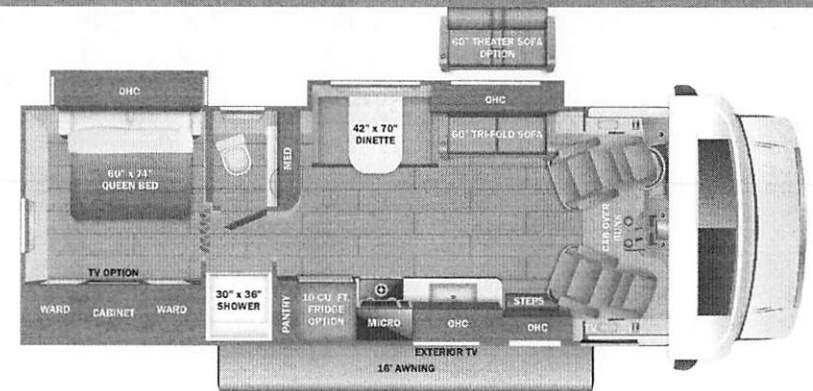

DIMENSIONS

- Exterior height:.....140.00"
- Exterior width:.....100.00"
- Tire size (front):.....LT225/75R16E
- Tire size (mid):.....
- Tire size (rear):.....LT225/75R16E

CAPACITIES

- Fresh water tank (gals.):...47.00
- Gray water tank (gals.):...41.00
- Black water/toilet tank (gals.):...32.00
- Propane (lbs.):.....56
- Propane (gals.):...13
- Water heater (gals.):.....0.00

TIRES

Some dimensions may be rounded and may vary from the actual dimensions
Weights may be estimated calculations and may vary from the actual weight - refer to the vehicle weight labels for actual weights
Floorplans, features and specifications are subject to change without notice.