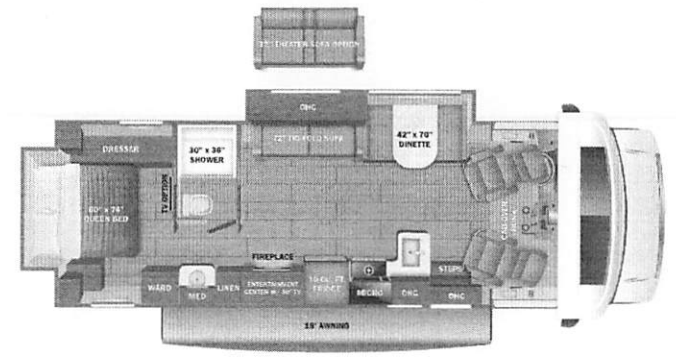

Standard Equipment

Optional Equipment

THE FOLLOWING ITEMS ARE STANDARD ON THIS MODEL

OPTIONAL EQUIPMENT INSTALLED ON THIS VEHICLE BY MANUFACTURER

1. **STANDARD INTERIOR EQUIPMENT**
2. Swivel driver and passenger seats
   - Chrome, heated, remote-controlled, side-view mirrors
   - Tilt steering wheel
   - Power windows and door locks
   - Cruise control
   - Hill start assist
   - Electronic stability control
   - Traction control
   - Automatic emergency braking (AEB)
   - Securilock® anti-theft ignition
   - Auxiliary start switch
   - Driver and passenger airbags
   - Privacy curtain for cab area
   - Overhead bunk with 750 lb. capacity and safety net
   - BMPRO total coach control system with wall-mounted touchscreen and mobile app
   - 84 in. interior ceiling height with padded vinyl ceiling
   - High-intensity, recessed LED ceiling lights
   - LED-It fascia
   - Hardwood cabinet doors and drawer fronts
   - Soft-close cabinet doors and drawers
   - Ball-bearing drawer guides
   - Interior command center
   - Blackout night roller shades
   - 30,000 BTU auto-ignition furnace
   - Electric fireplace (30Z)
   - Suburban tankless water heater
   - Jayco-exclusive, easy-operation legless dinette table
   - 2-point lap safety belts in all designated seating locations
   - Car seat leathers (select floorplans)
   - JBL® audio system
   - 10.6 cu. ft. 12V refrigerator
   - All-in-one cooktop and oven
   - Residential-size microwave
   - Recessed stainless steel kitchen sink with cutting board and grate sink cover
   - LED-It pressed countertops (select models)
   - Flip-up countertop extension (select models)
   - Decorative kitchen backsplash
   - Pop-up charging station with 120V outlet and USB ports
   - Walk-around queen-size bed with bedspread and nightstands (king size in 27U)
   - USB port and wireless charging in nightstands
   - Under-bed storage (select models)
   - Large wardrobes
   - Bunks with industry-exclusive 300 lb. capacity each (31F)
   - Shower with decorative surround, glass door, skylight and light
   - Aqua View® SHOWERMISER™ water management system
   - Stainless steel bathroom sink
   - Toilet with foot flush
   - Powered roof vent in bathroom with wall switch
   - Smoke alarm
   - Carbon monoxide detector
   - Fire extinguisher

- Base price 175,268.00
- COASTAL DECOR 593.00
- IDAHO PAINT 16,493.00
- USA STANDARDS n/c
- CUSTOMER VALUE PACKAGE 12,750.00
- BEDROOM TV 383.00
- DUAL 13.5K ACS W/O HEAT PUMP 1,193.00
- NON-BLACKOUT STEEL RIMS n/c
- STANDARD HOUSE BATTERY n/c
- THEATER SEATING SOFA - TRADITIONAL 893.00

UNIT TOTAL **207,573.00**
DEALER INSTALLED OPTIONS

DIMENSIONS

Exterior height:.....140.00"
Exterior width:.....100.00"

CAPACITIES

Fresh water tank (gals.).....43.50
Gray water tank (gals.).....41.00
Black water/toilet tank (gals.).....31.00
Propane (lbs.).....56
Propane (gals.).....13
Water heater (gals.).....0.00

TIRES

Tire size (front):.....LT225/75R16E
Tire size (mid):.....
Tire size (rear):.....LT225/75R16E