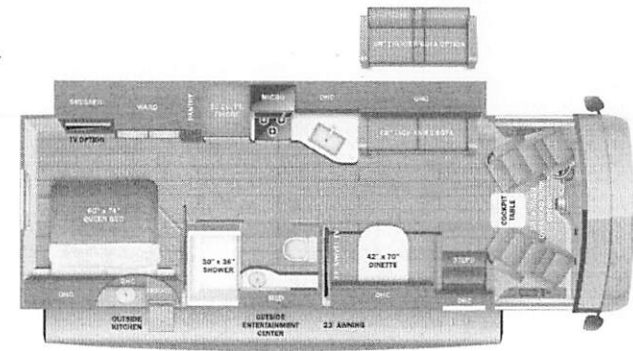

1. **Base price** 197,918.00
   FARMHOUSE DECOR 593.00
   MIRAGE PAINT 17,993.00
   USA STANDARDS n/c
   26 FORD F53 18000 190"
   7.3L TD201 n/c
   CUSTOMER VALUE PACKAGE 9,923.00
   BEDROOM TV 383.00
   THEATER SEATING SOFA 743.00
   FRONT OVERHEAD BUNK 3,293.00

UNIT TOTAL **230,846.00**
DEALER INSTALLED OPTIONS

DIMENSIONS

- Exterior height:.....149.00"
- Exterior width:.....101.00"
- Tire size (front):.....245/70R19.5G
- Tire size (mid):.....
- Tire size (rear):.....245/70R19.5G

CAPACITIES

- Fresh water tank (gals.):...72.00
- Gray water tank (gals.):...49.00
- Black water/toilet tank (gals.):.....50.00
- Propane (lbs.):.....56
- Propane (gals.):.....13
- Water heater (gals.):.....6.00

TIRES

Some dimensions may be rounded and may vary from the actual dimensions
Weights may be estimated calculations and may vary from the actual weight - refer to the vehicle weight labels for actual weights
Floorplans, features and specifications are subject to change without notice.

2+3
YEAR | YEAR
WARRANTY