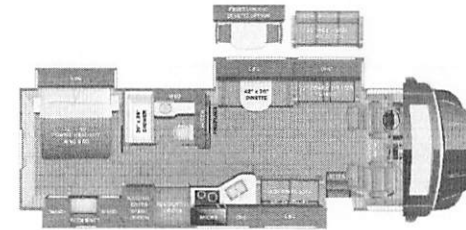

DIMENSIONS

Exterior height:.....160.00"
Exterior width:.....101.00"

CAPACITIES

Fresh water tank (gals.):...72.00
Gray water tank (gals.):...82.00
Black water/toilet tank (gals.):...50.00
Propane (lbs.):.....0
Propane (gals.):.....0
Water heater (gals.):.....0.00

TIRES

Tire size (front):.....275/80R22.5G
Tire size (mid):.....
Tire size (rear):.....275/80R22.5G

Some dimensions may be rounded and may vary from the actual dimensions
Weights may be estimated calculations and may vary from the actual weight - refer to the vehicle weight labels for actual weights
Floorplans, features and specifications are subject to change without notice.