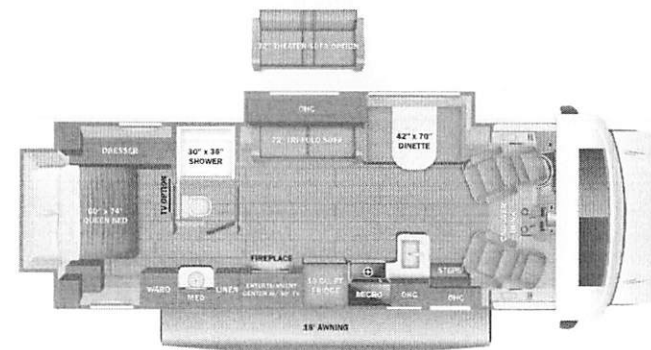

DIMENSIONS

Exterior height:.....140.00"
Exterior width:.....100.00"

CAPACITIES

Fresh water tank (gals.):...43.50
Gray water tank (gals.):...41.00
Black water/toilet tank (gals.):...31.00
Propane (lbs.):...56
Propane (gals.):...13
Water heater (gals.):...0.00

TIRES

Tire size (front):.....LT225/75R16E
Tire size (mid):.....
Tire size (rear):.....LT225/75R16E

Some dimensions may be rounded and may vary from the actual dimensions
Weights may be estimated calculations and may vary from the actual weight - refer to the vehicle weight labels for actual weights
Floorplans, features and specifications are subject to change without notice.