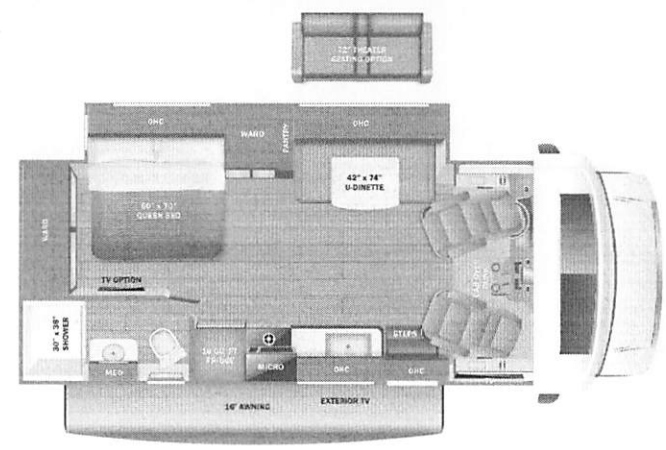

Manufacturer's Suggested Retail Price

$176,117.00

TOTAL AMOUNT DOES NOT INCLUDE STATE AND LOCAL TAXES OR LICENSE FEES. THE PRICE SHOWN ABOVE MAY OR MAY NOT BE REPRESENTATIVE OF THE ACTUAL SELLING PRICE OF SIMILAR RECREATIONAL VEHICLES IN YOUR AREA.