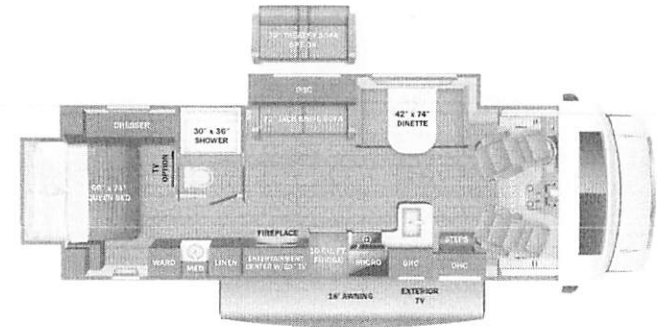

DIMENSIONS

Exterior height:.....140.00"
Exterior width:.....100.00"

CAPACITIES

Fresh water tank (gals.):...43.50
Gray water tank (gals.):...41.00
Black water/toilet tank (gals.):...31.00
Propane (lbs.):...41
Propane (gals.):...9
Water heater (gals.):...6.00

TIRES

Tire size (front):.....LT225/75R16E
Tire size (mid):.....
Tire size (rear):.....LT225/75R16E

Some dimensions may be rounded and may vary from the actual dimensions

Weights may be estimated calculations and may vary from the actual weight - refer to the vehicle weight labels for actual weights

Floorplans, features and specifications are subject to change without notice.