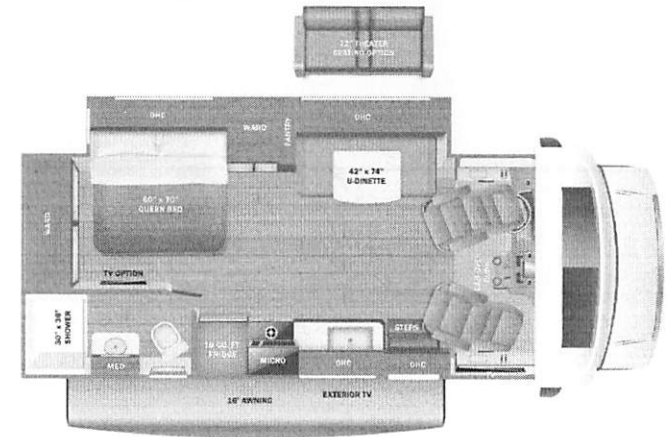

Manufacturer's Suggested Retail Price

$176,117.00

TOTAL AMOUNT DOES NOT INCLUDE STATE AND LOCAL TAXES OR LICENSE FEES. THE PRICE SHOWN ABOVE MAY OR MAY NOT BE REPRESENTATIVE OF THE ACTUAL SELLING PRICE OF SIMILAR RECREATIONAL VEHICLES IN YOUR AREA.