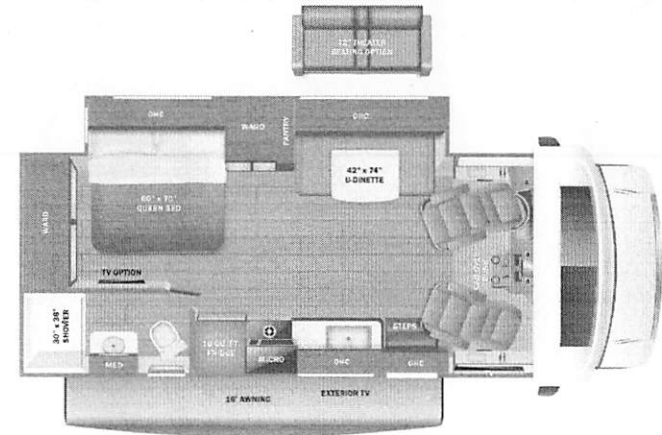

DIMENSIONS

Exterior height: .....140.00"
Exterior width: .....100.00"

CAPACITIES

Fresh water tank (gals.):...42.50
Gray water tank (gals.):...40.00
Black water/toilet tank (gals.):...31.00
Propane (lbs.):.....41
Propane (gals.):.....9
Water heater (gals.):.....6.00

TIRES

Tire size (front):.....LT225/75R16E
Tire size (mid):.....
Tire size (rear):.....LT225/75R16E

Some dimensions may be rounded and may vary from the actual dimensions
Weights may be estimated calculations and may vary from the actual weight - refer to the vehicle weight labels for actual weights
Floorplans, features and specifications are subject to change without notice.