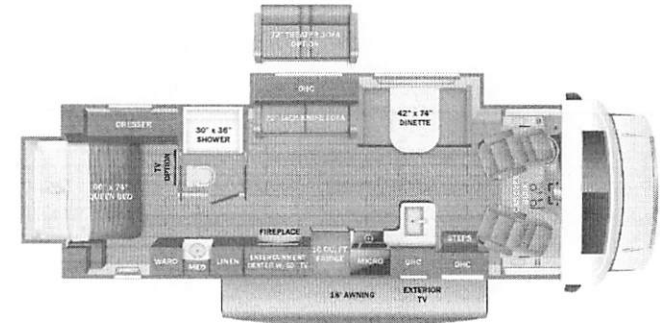

DIMENSIONS

Exterior height:.....140.00"
Exterior width:.....100.00"

CAPACITIES

Fresh water tank (gals.):...43.50
Gray water tank (gals.):...41.00
Black water/toilet tank (gals.):...31.00
Propane (lbs.):...41
Propane (gals.):...9
Water heater (gals.):...6.00

TIRES

Tire size (front):.....LT225/75R16E
Tire size (mid):.....
Tire size (rear):.....LT225/75R16E

Some dimensions may be rounded and may vary from the actual dimensions
Weights may be estimated calculations and may vary from the actual weight - refer to the vehicle weight labels for actual weights
Floorplans, features and specifications are subject to change without notice.