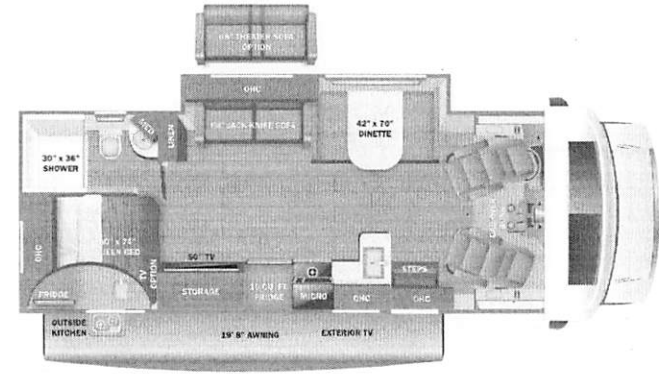

DW225528

Odyssey

ENTEGRACOACH

Serial #: 1JSLECBNXV1ER8059
Model: 25R ODYSSEY MHC
VIN#: 1FDXE4FN4VDD02624
Model Year: 2027 Dealer Name: LA MESA RV CENTER, INC.
1060 RIVERSIDE PARKWAY
WEST SACRAMENTO, CA 95605
USA

Manufacturer's Suggested Retail Price

$177,311.00

TOTAL AMOUNT DOES NOT INCLUDE STATE AND LOCAL TAXES OR LICENSE FEES. THE PRICE SHOWN ABOVE MAY OR MAY NOT BE REPRESENTATIVE OF THE ACTUAL SELLING PRICE OF SIMILAR RECREATIONAL VEHICLES IN YOUR AREA.

Standard Equipment

Optional Equipment

THE FOLLOWING ITEMS ARE STANDARD ON THIS MODEL

OPTIONAL EQUIPMENT INSTALLED ON THIS VEHICLE BY MANUFACTURER

STANDARD EXTERIOR EQUIPMENT

STANDARD INTERIOR EQUIPMENT

Base price

- 159,068.00
- COASTAL DECOR 593.00
- ALLOY GRAPHICS n/c
- USA STANDARDS n/c
- 7.3L V8307 n/c
- CUSTOMER VALUE PACKAGE 11,250.00
- ODYSSEY PACKAGE n/c
- BEDROOM TV 383.00
- HYDRAULIC AUTO LEVELING JACKS 3,893.00
- STANDARD HOUSE BATTERY n/c
- 200W ROOF MOUNTED SOLAR PANEL W/2ND HOUSE BATTERY 893.00
- FOLDING WINDSHIELD SUN SHADE 488.00
- THEATER SEATING SOFA - TRADITIONAL 743.00

UNIT TOTAL 177,311.00

DEALER INSTALLED OPTIONS

DIMENSIONS

- Exterior height:.....140.00"
- Exterior width:.....100.00"

CAPACITIES

- Fresh water tank (gals.):...38.00
- Gray water tank (gals.):...41.00
- Black water/toilet tank (gals.):...32.00
- Propane (lbs.):...41
- Propane (gals.):...9.9
- Water heater (gals.):...6.00

TIRES

- Tire size (front):.....LT225/75R16E
- Tire size (mid):.....
- Tire size (rear):.....LT225/75R16E

Some dimensions may be rounded and may vary from the actual dimensions

***Weights may be estimated calculations and may vary from the actual weight

- refer to the vehicle weight labels for actual weights***

Floorplans, features and specifications are subject to change without notice.