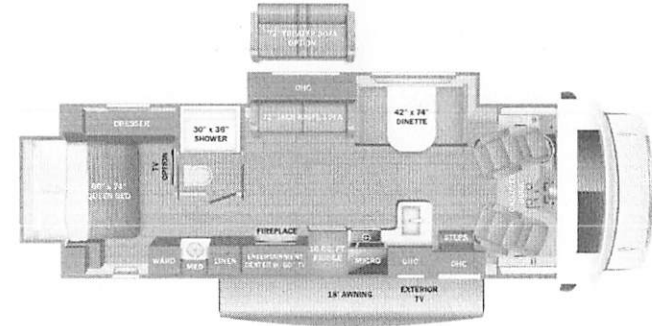

Manufacturer's Suggested Retail Price

$203,792.00

TOTAL AMOUNT DOES NOT INCLUDE STATE AND LOCAL TAXES OR LICENSE FEES. THE PRICE SHOWN ABOVE MAY OR MAY NOT BE REPRESENTATIVE OF THE ACTUAL SELLING PRICE OF SIMILAR RECREATIONAL VEHICLES IN YOUR AREA.