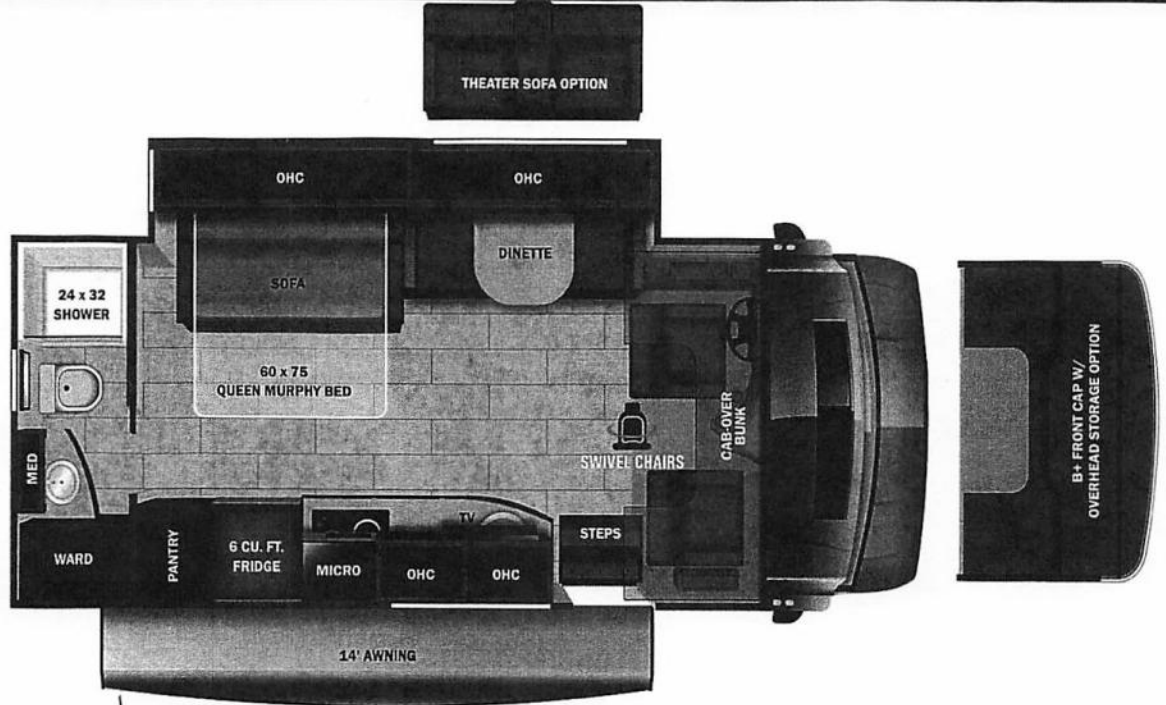

Manufacturer's Suggested Retail Price $203,439.00

TOTAL AMOUNT DOES NOT INCLUDE STATE AND LOCAL TAXES OR LICENSE FEES. THE PRICE SHOWN ABOVE MAY OR MAY NOT BE REPRESENTATIVE OF THE ACTUAL SELLING PRICE OF SIMILAR RECREATIONAL VEHICLES IN YOUR AREA.

DIMENSIONS

Exterior height:.....131.00"
Exterior width:.....96.00"

CAPACITIES

Fresh water tank (gals.):...35.00
Gray water tank (gals.):...31.00
Black water/toilet tank (gals.):.....31.00
Propane (lbs.):.....41
Propane (gals.):.....9
Water heater (gals.):.....6.00

TIRES

Tire size (front):.....LT215/85R16
Tire size (mid):.....
Tire size (rear):.....LT215/85R16

Some dimensions may be rounded and may vary from the actual dimensions

Weights may be estimated calculations and may vary from the actual weight - refer to the vehicle weight labels for actual weights

Floorplans, features and specifications are subject to change without notice.