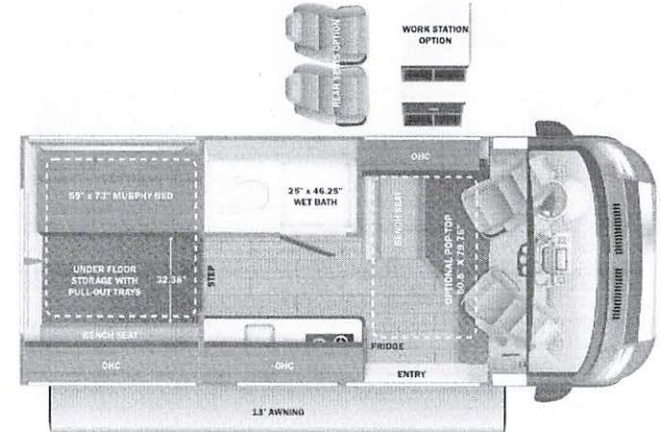

Manufacturer's Suggested Retail Price

$182,580.00

TOTAL AMOUNT DOES NOT INCLUDE STATE AND LOCAL TAXES OR LICENSE FEES. THE PRICE SHOWN ABOVE MAY OR MAY NOT BE REPRESENTATIVE OF THE ACTUAL SELLING PRICE OF SIMILAR RECREATIONAL VEHICLES IN YOUR AREA.