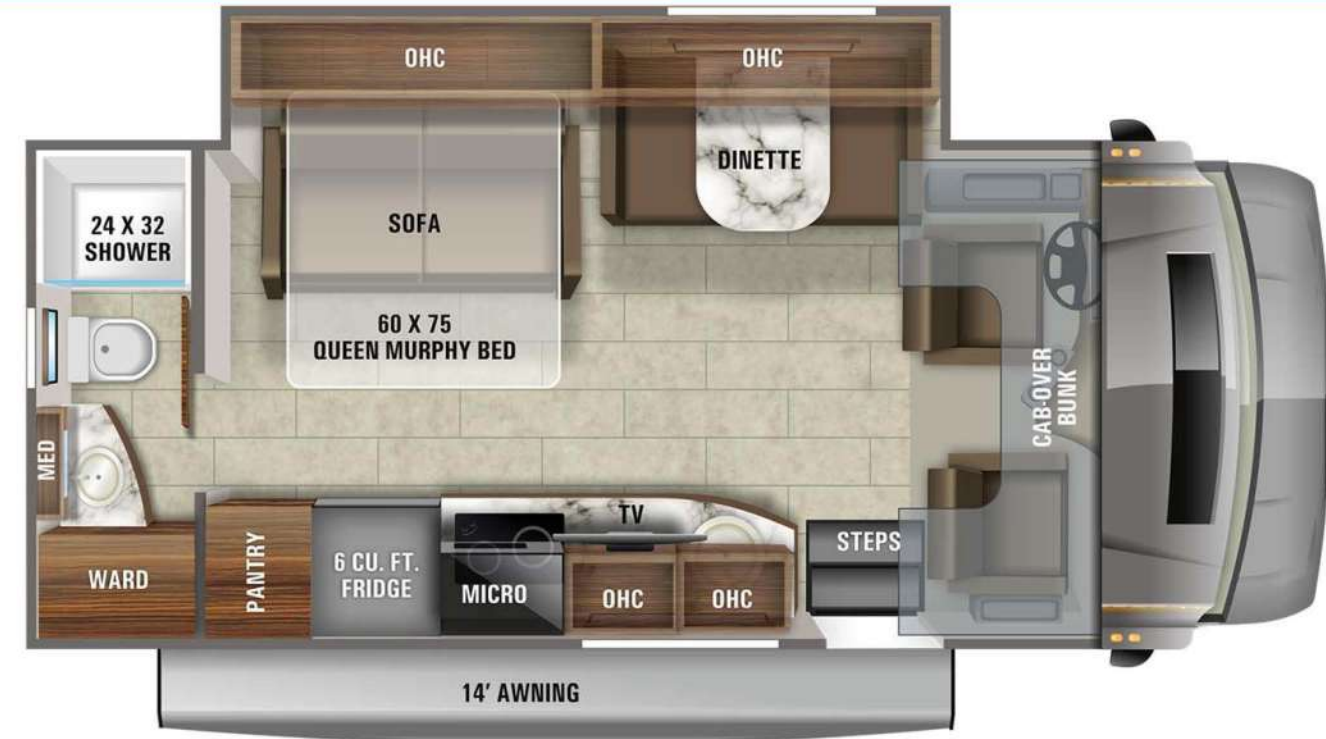

DIMENSIONS

Exterior height:.....131.00"
Exterior width:.....96.00"

CAPACITIES

Fresh water tank (gals.):...35.00
Gray water tank (gals.):...31.00
Black water/toilet tank (gals.):.....31.00
Propane (lbs.):.....41
Propane (gals.):.....9
Water heater (gals.):.....6.00

TIRES

Tire size (front):.....LT215/85R16
Tire size (mid):.....
Tire size (rear):.....LT215/85R16

Some dimensions may be rounded and may vary from the actual dimensions

***Weights may be estimated calculations and may vary from the actual weight

- refer to the vehicle weight labels for actual weights***

Floorplans, features and specifications are subject to change without notice.