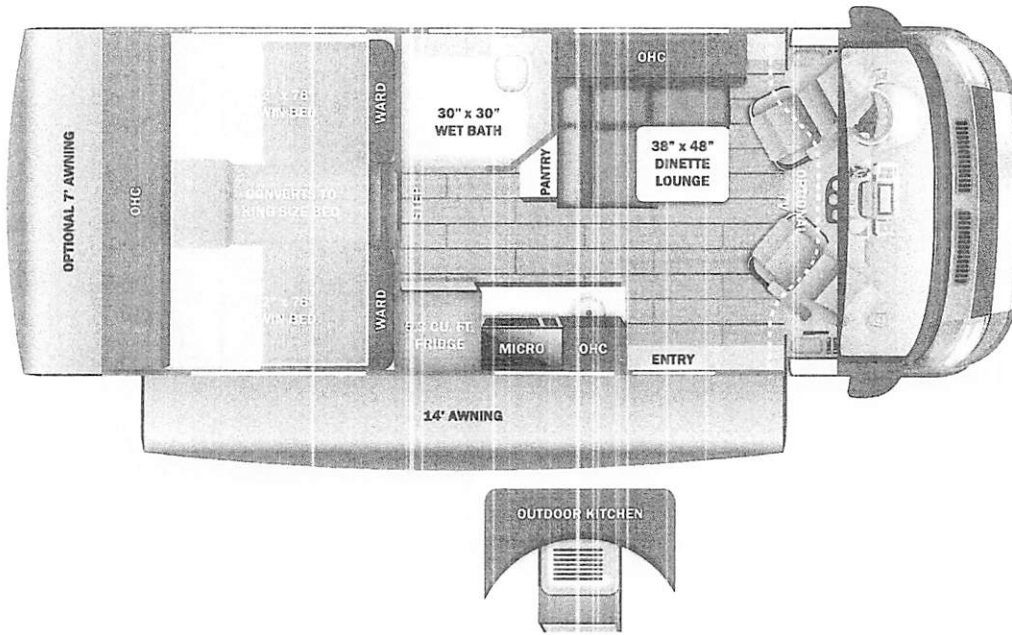

Manufacturer's Suggested Retail Price $242,761.00

TOTAL AMOUNT DOES NOT INCLUDE STATE AND LOCAL TAXES OR LICENSE FEES. THE PRICE SHOWN ABOVE MAY OR MAY NOT BE REPRESENTATIVE OF THE ACTUAL SELLING PRICE OF SIMILAR RECREATIONAL VEHICLES IN YOUR AREA.

DIMENSIONS

Exterior height:.....133.00"
Exterior width:.....85.00"

CAPACITIES

Fresh water tank (gals.):...53.00
Gray water tank (gals.):...51.00
Black water/toilet tank (gals.):.....4.75
Propane (lbs.):.....20
Propane (gals.):.....4
Water heater (gals.):.....0.00

TIRES

Tire size (front):.....205/75R16C
Tire size (mid):.....
Tire size (rear):.....205/75R16C

*Some dimensions may be rounded and may vary from the actual dimensions***
Weights may be estimated calculations and may vary from the actual weight refer to the vehicle weight labels for actual weights***
Floorplans, features and specifications are subject to change without notice.*