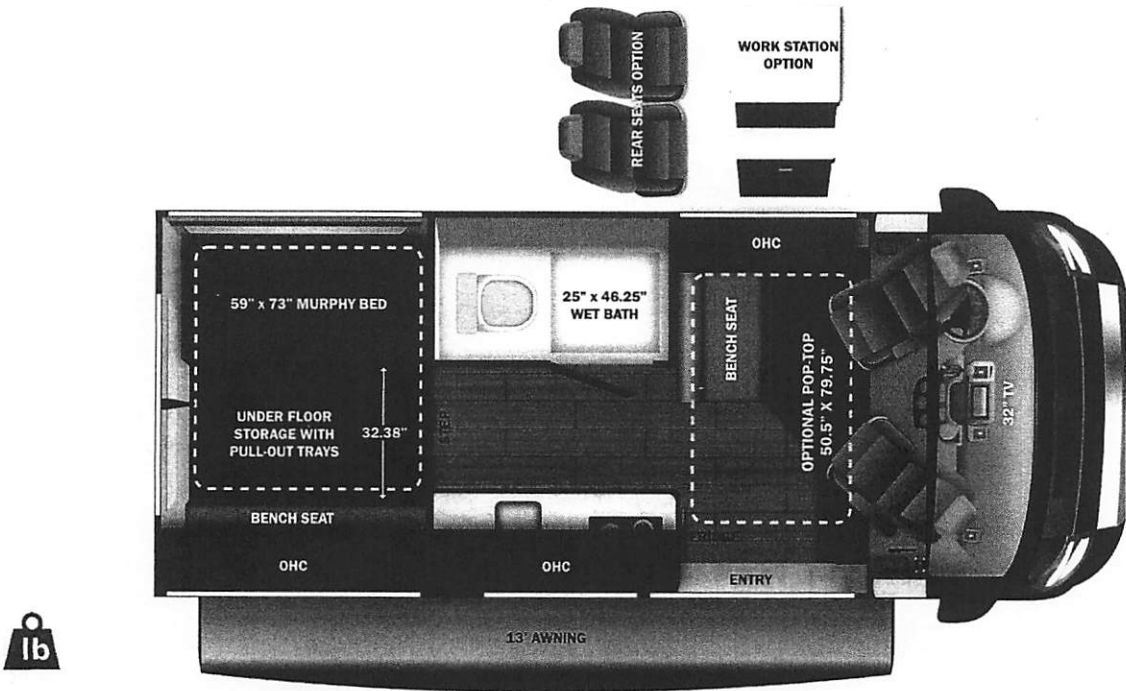

Manufacturer's Suggested Retail Price $185,393.00

TOTAL AMOUNT DOES NOT INCLUDE STATE AND LOCAL TAXES OR LICENSE FEES. THE PRICE SHOWN ABOVE MAY OR MAY NOT BE REPRESENTATIVE OF THE ACTUAL SELLING PRICE OF SIMILAR RECREATIONAL VEHICLES IN YOUR AREA.

DIMENSIONS

Exterior height:.....111.00"
Exterior width:.....83.00"

CAPACITIES

Fresh water tank (gals.)....21.00
Gray water tank (gals.)....20.00
Black water/toilet tank (gals.).....10.00
Propane (lbs.).....20
Propane (gals.).....4
Water heater (gals.).....0.00

TIRES

Tire size (front):.....LT225/75R16E
Tire size (mid):.....
Tire size (rear):.....LT225/75R16E

Some dimensions may be rounded and may vary from the actual dimensions

***Weights may be estimated calculations and may vary from the actual weight

- refer to the vehicle weight labels for actual weights***

Floorplans, features and specifications are subject to change without notice.