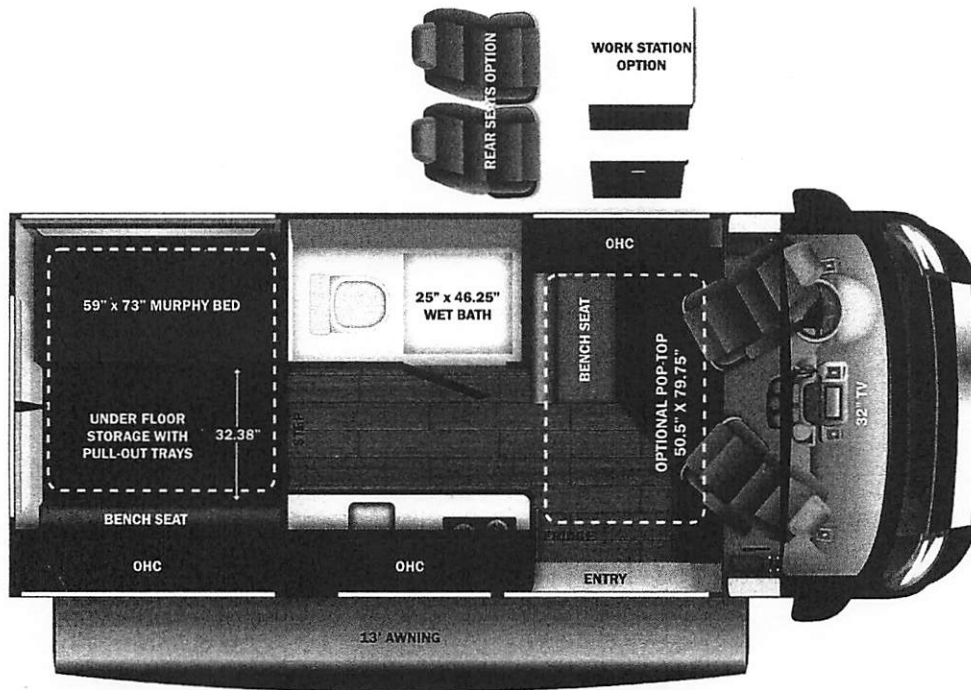

Manufacturer's Suggested Retail Price

$185,393.00

TOTAL AMOUNT DOES NOT INCLUDE STATE AND LOCAL TAXES OR LICENSE FEES. THE PRICE SHOWN ABOVE MAY OR MAY NOT BE REPRESENTATIVE OF THE ACTUAL SELLING PRICE OF SIMILAR RECREATIONAL VEHICLES IN YOUR AREA.

DIMENSIONS

Exterior height:.....111.00"
Exterior width:.....83.00"

CAPACITIES

Fresh water tank (gals.):...21.00
Gray water tank (gals.):...20.00
Black water/toilet tank (gals.):.....10.00
Propane (lbs.):.....20
Propane (gals.):.....4
Water heater (gals.):.....0.00

TIRES

Tire size (front):.....LT225/75R16E
Tire size (mid):.....
Tire size (rear):.....LT225/75R16E

*Some dimensions may be rounded and may vary from the actual dimensions***
Weights may be estimated calculations and may vary from the actual weight
- refer to the vehicle weight labels for actual weights***
Floorplans, features and specifications are subject to change without notice.*

2+3
YEAR | YEAR
LIMITED | STRUCTURAL
WARRANTY