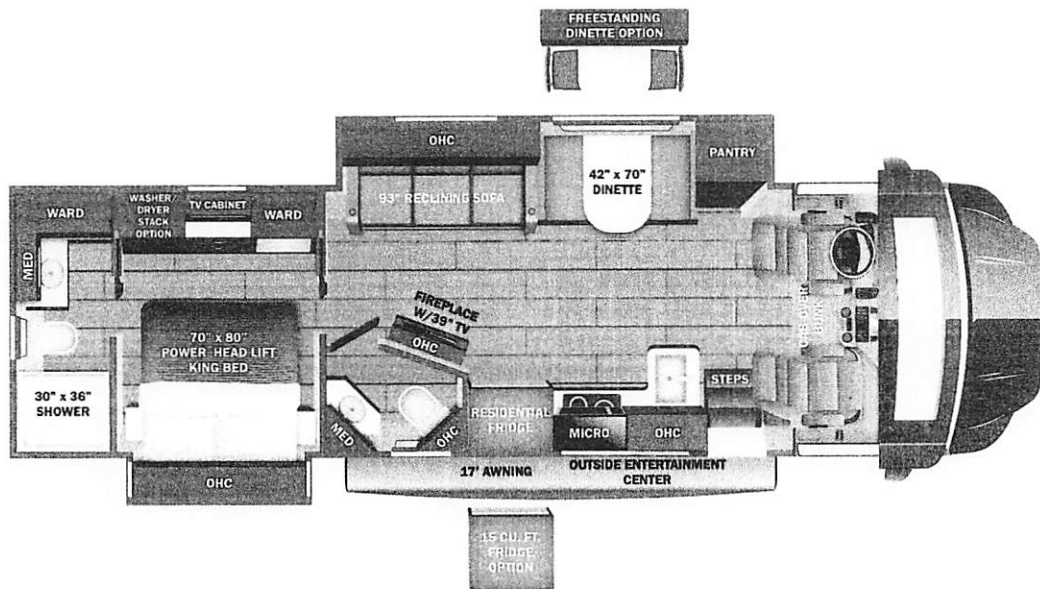

Manufacturer's Suggested Retail Price

$365,214.00

TOTAL AMOUNT DOES NOT INCLUDE STATE AND LOCAL TAXES OR LICENSE FEES. THE PRICE SHOWN ABOVE MAY OR MAY NOT BE REPRESENTATIVE OF THE ACTUAL SELLING PRICE OF SIMILAR RECREATIONAL VEHICLES IN YOUR AREA

GN208042

DIMENSIONS

Exterior height:.....160.00"
Exterior width:.....101.00"

CAPACITIES

Fresh water tank (gals.):...72.00
Gray water tank (gals.):...91.00
Black water/toilet tank (gals):.....63.00
Propane (lbs.):.....83
Propane (gals.):.....19
Water heater (gals.):.....10.00

TIRES

Tire size (front):.....275/80R22.5G
Tire size (mid):.....
Tire size (rear):.....275/80R22.5G

Some dimensions may be rounded and may vary from the actual dimensions

***Weights may be estimated calculations and may vary from the actual weight

- refer to the vehicle weight labels for actual weights***

Floorplans, features and specifications are subject to change without notice.

ORIDA)

VEHICLE

33.00

n/c

30.00

n/c

n/c

50.00

n/c

18.00

n/c

n/c

33.00

n/c

n/c

1.00