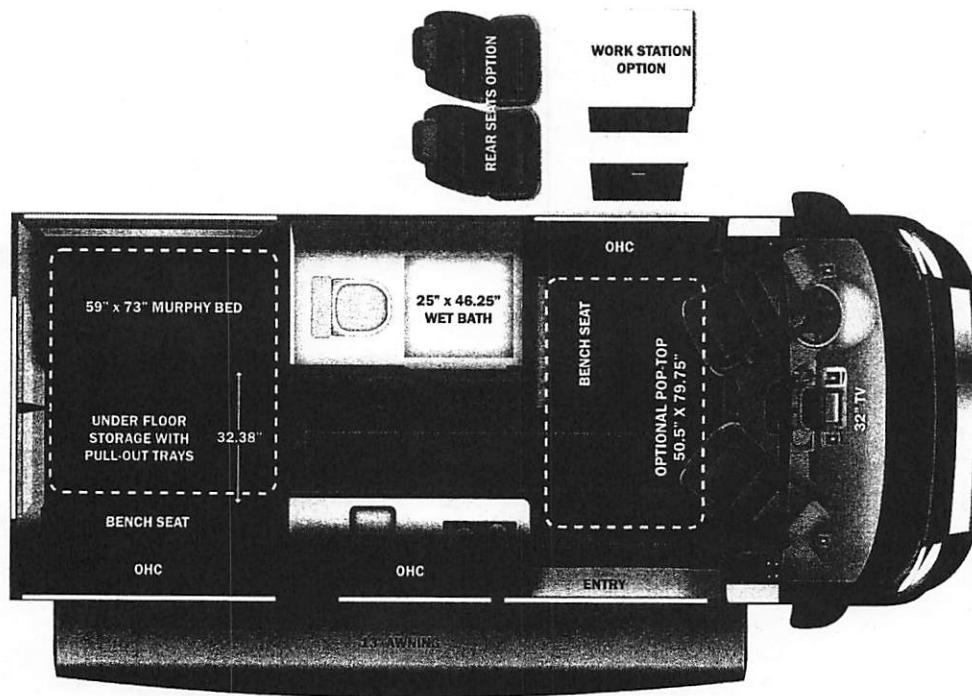

Base price 17  
 USA STANDARDS  
 CUSTOMER VALUE PACKAGE 1  
 WORKSTATION  
 NO POPTOP

GN 208511

UNIT TOTAL 182,9

DEALER INSTALLED OPTIONS

### DIMENSIONS

Exterior height:.....111.00"  
 Exterior width:.....83.00"