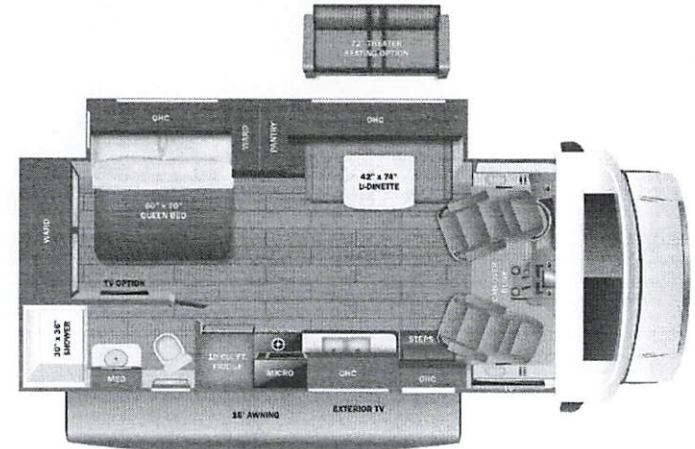

DIMENSIONS

Exterior height:.....140.00"
Exterior width:.....100.00"

CAPACITIES

Fresh water tank (gals.):...42.50
Gray water tank (gals.):...40.00
Black water/toilet tank (gals.):...31.00
Propane (lbs.):...41
Propane (gals.):...9
Water heater (gals.):...6.00

TIRES

Tire size (front):.....LT225/75R16E
Tire size (mid):.....
Tire size (rear):.....LT225/75R16E

Some dimensions may be rounded and may vary from the actual dimensions
Weights may be estimated calculations and may vary from the actual weight - refer to the vehicle weight labels for actual weights
Floorplans, features and specifications are subject to change without notice.