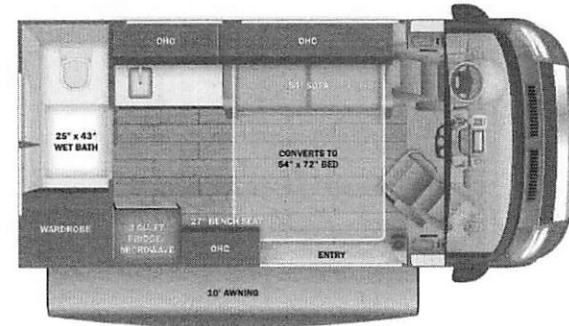

DIMENSIONS

Exterior height:.....111.00"
Exterior width:.....83.00"

CAPACITIES

Fresh water tank (gals.):...21.00
Gray water tank (gals.):...24.00
Black water/toilet tank (gals.):.....4.75
Propane (lbs.):.....0
Propane (gals.):.....0
Water heater (gals.):.....0.00

TIRES

Tire size (front):.....LT225/75R16E
Tire size (mid):.....
Tire size (rear):.....LT225/75R16E

Some dimensions may be rounded and may vary from the actual dimensions

Weights may be estimated calculations and may vary from the actual weight - refer to the vehicle weight labels for actual weights

Floorplans, features and specifications are subject to change without notice.