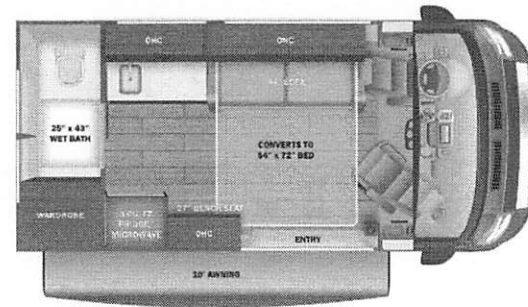

DIMENSIONS

Exterior height:.....111.00"
Exterior width:.....83.00"

CAPACITIES

Fresh water tank (gals.):...21.00
Gray water tank (gals.):...24.00
Black water/toilet tank (gals.):.....4.75
Propane (lbs.):.....0
Propane (gals.):.....0
Water heater (gals.):.....0.00

TIRES

Tire size (front):.....LT225/75R16E
Tire size (mid):.....
Tire size (rear):.....LT225/75R16E

Some dimensions may be rounded and may vary from the actual dimensions
Weights may be estimated calculations and may vary from the actual weight - refer to the vehicle weight labels for actual weights
Floorplans, features and specifications are subject to change without notice.