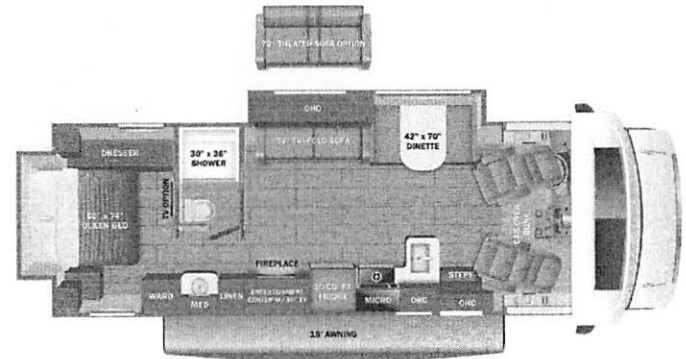

DIMENSIONS

Exterior height:.....140.00"
Exterior width:.....100.00"

CAPACITIES

Fresh water tank (gals.)...43.50
Gray water tank (gals.)...41.00
Black water/toilet tank (gals.)...31.00
Propane (lbs.)...56
Propane (gals.)...13
Water heater (gals.)...0.00

TIRES

Tire size (front):.....LT225/75R16E
Tire size (mid):.....
Tire size (rear):.....LT225/75R16E

Some dimensions may be rounded and may vary from the actual dimensions
Weights may be estimated calculations and may vary from the actual weight - refer to the vehicle weight labels for actual weights
Floorplans, features and specifications are subject to change without notice.