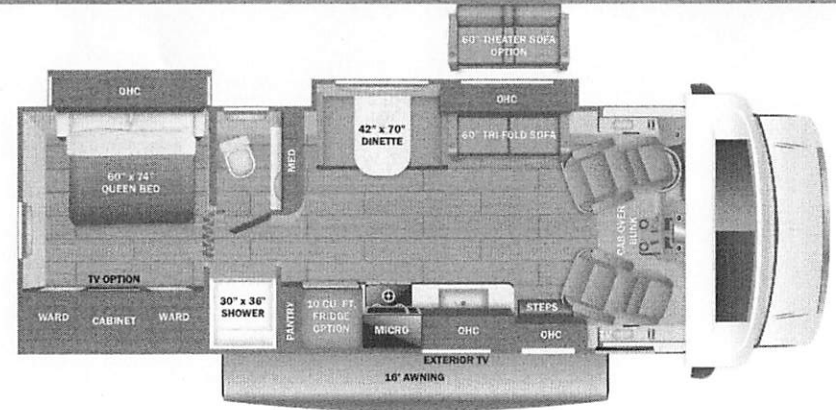

Esteem

Serial #: 1JSLECBR8T1BV8280
Model: 29V ESTEEM MHC
VIN#: 1FDXE4FN1TDD43466
Model Year: 2026 Dealer Name: LA MESA RV CENTER, INC (FLORIDA)
2650 BRIDGE WAY
DAVIE, FL 33314
USA

Manufacturer's Suggested Retail Price

$215,493.00

TOTAL AMOUNT DOES NOT INCLUDE STATE AND LOCAL TAXES OR LICENSE FEES. THE PRICE SHOWN ABOVE MAY OR MAY NOT BE REPRESENTATIVE OF THE ACTUAL SELLING PRICE OF SIMILAR RECREATIONAL VEHICLES IN YOUR AREA.