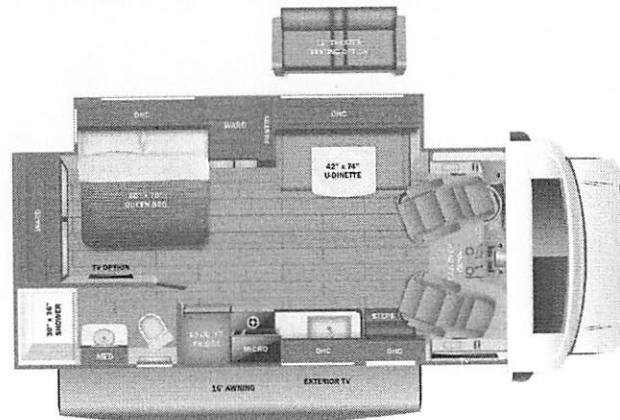

DIMENSIONS

Exterior height:.....140.00"
Exterior width:.....100.00"

CAPACITIES

Fresh water tank (gals.):...42.50
Gray water tank (gals.):...40.00
Black water/toilet tank (gals.):...31.00
Propane (lbs.):...41
Propane (gals.):...9
Water heater (gals.):...6.00

TIRES

Tire size (front):.....LT225/75R16E
Tire size (mid):.....
Tire size (rear):.....LT225/75R16E

Some dimensions may be rounded and may vary from the actual dimensions

***Weights may be estimated calculations and may vary from the actual weight

- refer to the vehicle weight labels for actual weights***

Floorplans, features and specifications are subject to change without notice.