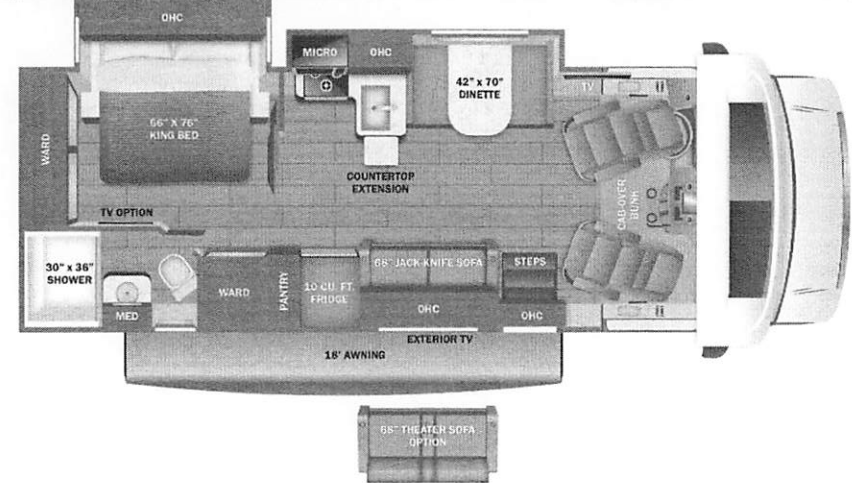

Esteem

Serial #: 1JSLECN2T1BU8101
Model #: 27U ESTEEM MHC
VIN#: 1FDXE4FN6TDD43754
Model Year: 2026 Dealer Name: LA MESA RV CENTER, INC (FLORIDA)
2650 BRIDGE WAY
DAVIE, FL 33314
USA

Manufacturer's Suggested Retail Price

$215,493.00

TOTAL AMOUNT DOES NOT INCLUDE STATE AND LOCAL TAXES OR LICENSE FEES. THE PRICE SHOWN ABOVE MAY OR MAY NOT BE REPRESENTATIVE OF THE ACTUAL SELLING PRICE OF SIMILAR RECREATIONAL VEHICLES IN YOUR AREA.