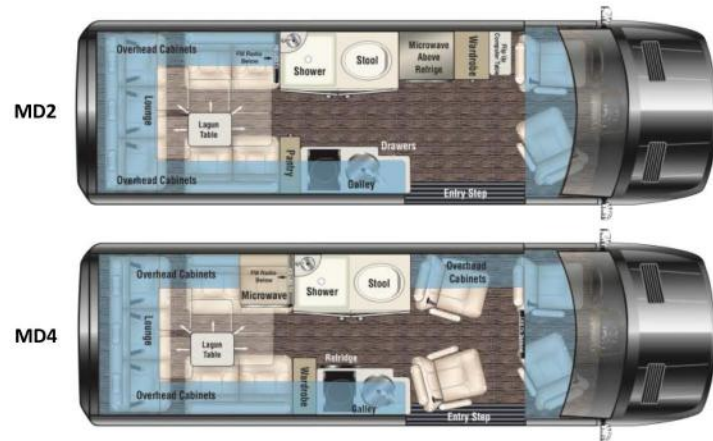

2021 Patriot 170EXT MSRP

Confidential - Dealer Invoice
FOB Elkhart, IN

American Coach

DATE: _____
RETAIL NAME: _____
ORDERED BY: _____
P.O. #: _____
SALESPERSON: _____
DEALERSHIP: _____
CITY/STATE: _____
SHIP TO: _____

Unit Number	7594
Chassis Number	W1X8ED6Y5LT020448

FLOOR PLAN

☐	MD2	N/C
☒	MD4	$2,845

INTERIOR COLORS

☒	Milkweed With Ash Wood	N/C
☐	Milkweed With Walnut Burl	N/C
☐	Milkweed With Black Denali	N/C
☐	Sand With Walnut Burl	N/C
☐	Sand With Black Denali	N/C
☐	Graphite With Black Denali	N/C

SEATING STYLE

☐	Maybach Seating Pattern	N/C
☒	SLS Double Needle Diamond Pattern	$2,245

PIPING AND STICH COLOR

☒	Same As Interior	N/C
☐	Contrast To Match Wood	N/C

WOOD FINISH

☒	High Gloss Wood Finish	N/C
☐	Satin Interior Wood Finish	

EXTERIOR COLOR

☒	Arctic White	N/C
☐	Metallic Silver	
☐	Jet Black	
☐	Other (OEM Color)	
☐	Black Satin Exterior Finish	

AVAILABLE OPTIONS

☐	New Molded Low Profile Spoiler	
☒	4 Camera System With Dash Monitor	$1,945
☒	Apple TV & Wireless Internet	$2,545
☒	600 Amp HR Lithium Eco-Freedom Pkg.	$19,495
☒	Complete Roof Rack w/ Ladder	$6,895
☐	VB Air Ride System	

CHASSIS

☐	RWD 3500 170EXT 3.0L Turbo diesel	N/C
☒	4x4 Chassis Upgrade	$14,995
☐	All Terrain Off Road Tires 16" Black Rims	

TRANSPORTATION

☐	Factory Pick-Up	
☐	Driven	
☒	Trucked	

Base Price	$164,995
Options Total	$50,965

This is provided as an information resource only. Previous owner(s) may have removed, altered or changed equipment after the unit was originally delivered.

Balance Due Upon Completion	$215,960

Midwest Automotive Designs

1826 Leer Dr, Elkhart, IN 46514
Phone: (574) 522-4878
Fax: (574) 522-5828

Comments

*I acknowledge that this is a firm order to schedule for production

*Prices are subject to change without notice