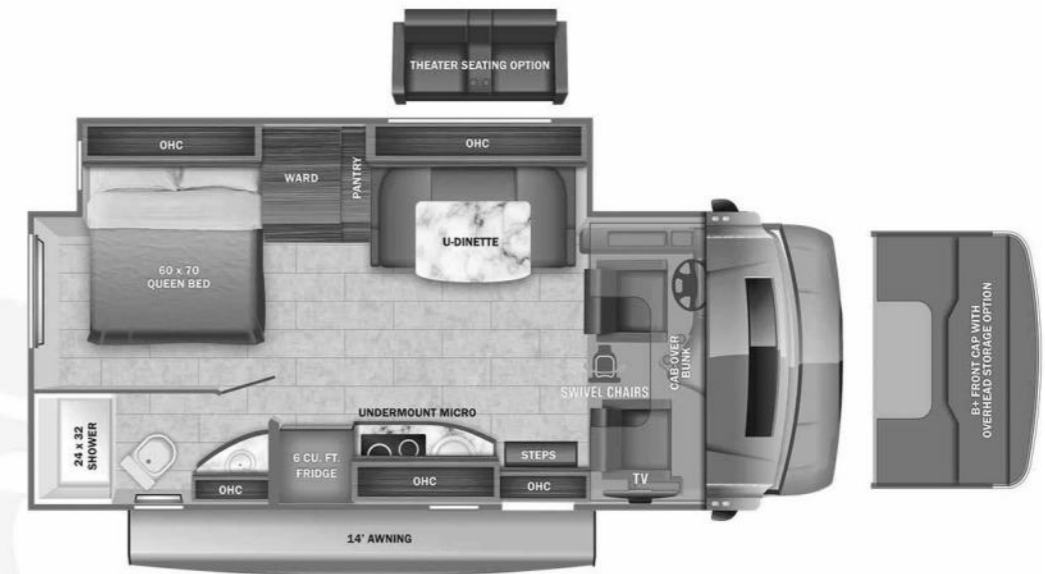

DIMENSIONS

Exterior height:.....131.00"
Exterior width:.....96.00"

CAPACITIES

Fresh water tank (gals.):...43.00
Gray water tank (gals.):...31.00
Black water/toilet tank (gals.):...31.00
Propane (lbs.):.....41
Propane (gals.):.....9
Water heater (gals.):.....6.00

TIRES

Tire size (front):.....LT215/85R16
Tire size (mid):.....
Tire size (rear):.....LT215/85R16

This is provided as an information resource only. Previous owner(s) may have removed, altered or changed equipment after the unit was originally delivered.

Some dimensions may be rounded and may vary from the actual dimensions

Weights may be estimated calculations and may vary from the actual weight - refer to the vehicle weight labels for actual weights

Floorplans, features and specifications are subject to change without notice.