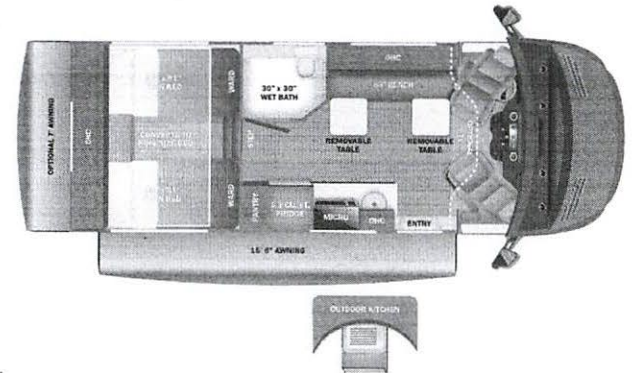

DIMENSIONS

Exterior height:.....132.00"
Exterior width:.....85.00"

CAPACITIES

Fresh water tank (gals.):...53.00
Gray water tank (gals.):...51.00
Black water/toilet tank (gals.):.....4.75
Propane (lbs.):.....40
Propane (gals.):.....9
Water heater (gals.):.....0.00

TIRES

Tire size (front):.....LT245/75R16E
Tire size (mid):.....
Tire size (rear):.....LT245/75R16E

This is provided as an information resource only. Previous owner(s) may have removed, altered or changed After the unit was originally delivered.

UNIT TOTAL 273,009.00

DEALER INSTALLED OPTIONS

Some dimensions may be rounded and may vary from the actual dimensions
Weights may be estimated calculations and may vary from the actual weight - refer to the vehicle weight labels for actual weights
Floorplans, features and specifications are subject to change without notice.