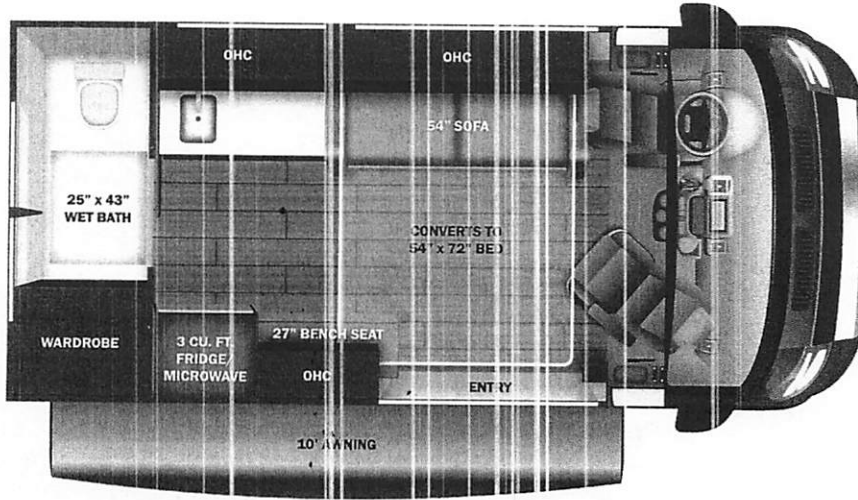

Base price 144,300.00
HARVEST n/c
USA STANDARDS n/c
CUSTOMER VALUE PACKAGE 13,350.00

UNIT TOTAL

157,650.00

DEALER INSTALLED OPTIONS

Manufacturer's Suggested Retail Price \$157,650.00

TOTAL AMOUNT DOES NOT INCLUDE STATE AND LOCAL TAXES OR LICENSE FEES. THE PRICE SHOWN ABOVE MAY OR MAY NOT BE REPRESENTATIVE OF THE ACTUAL SELLING PRICE OF SIMILAR RECREATIONAL VEHICLES IN YOUR AREA.