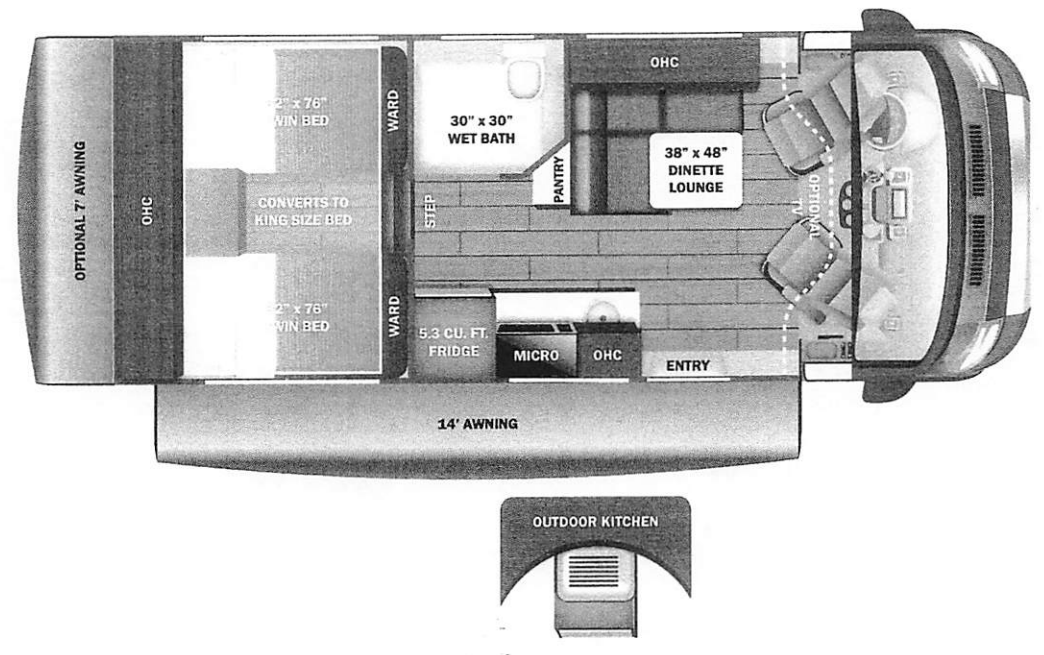

Manufacturer's Suggested Retail Price $248,004.00

TOTAL AMOUNT DOES NOT INCLUDE STATE AND LOCAL TAXES OR LICENSE FEES. THE PRICE SHOWN ABOVE MAY OR MAY NOT BE REPRESENTATIVE OF THE ACTUAL SELLING PRICE OF SIMILAR RECREATIONAL VEHICLES IN YOUR AREA.

R
R DRIVE

ment
D ON THIS VEHICLE
ER

- 223,793.00
- n/c
- n/c
- n/c
- 20,400.00
- 675.00
- 1,943.00
- n/c
- n/c
- 1,193.00

DIMENSIONS

Exterior height:.....133.00"
Exterior width:.....85.00"

CAPACITIES

Fresh water tank (gals.):...53.00
Gray water tank (gals.):...51.00
Black water/toilet tank (gals):.....4.75
Propane (lbs.):.....20
Propane (gals.):.....4
Water heater (gals.):.....0.00

TIRES

Tire size (front):.....205/75R16C
Tire size (mid):.....
Tire size (rear):.....205/75R16C

248,004.00

PTIONS

Some dimensions may be rounded and may vary from the actual dimensions
Weights may be estimated calculations and may vary from the actual weight - refer to the vehicle weight labels for actual weights
Floorplans, features and specifications are subject to change without notice.